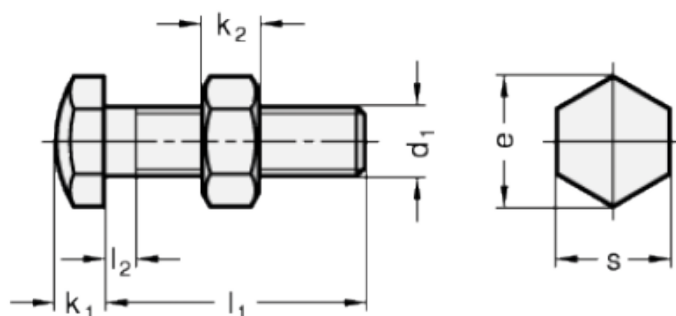

Article number: 20251M820BK

Description: E+G Setting bolt GN 251-M8-20-BK
with nut

Measures

Type AK

Type BK

Mounting block GN 412.1

d	= M8	s = 13
e	= 15	
K	= -	
k1	= 5.5	
k2	= 5	
l1	= 20	
l2 max.	= 3.7	
l3	= 2	