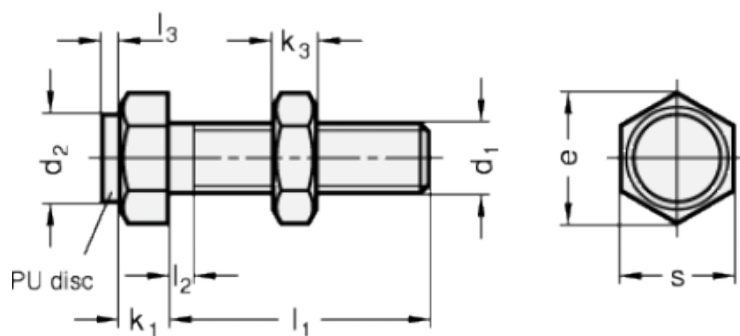

Article number: 20251M820BK

Description: E+G Setting bolt GN 251-M8-20-BK
with nut

Measures

Type AK

Type BK

Mounting block GN 412.1

d	= M8	s = 13
e	= 15	
K	= -	
k1	= 5.5	
k2	= 5	
l1	= 20	
l2 max.	= 3.7	
l3	= 2	